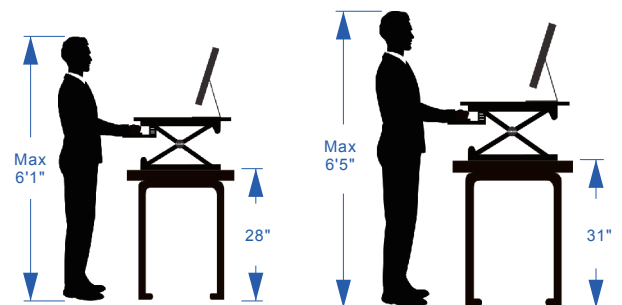

## Dimensions

## Applied desks

Standard desk

L-shaped desk

## Fits most people's height

## Applied monitor size

Support one screen up to 30" and dual screens up to 27"