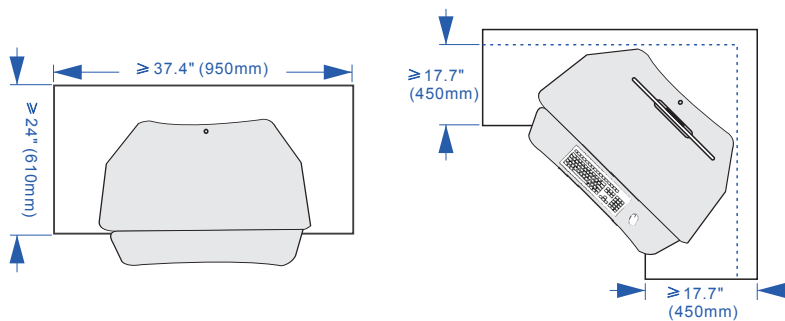

Applied desks

Standard desk

L-shaped desk