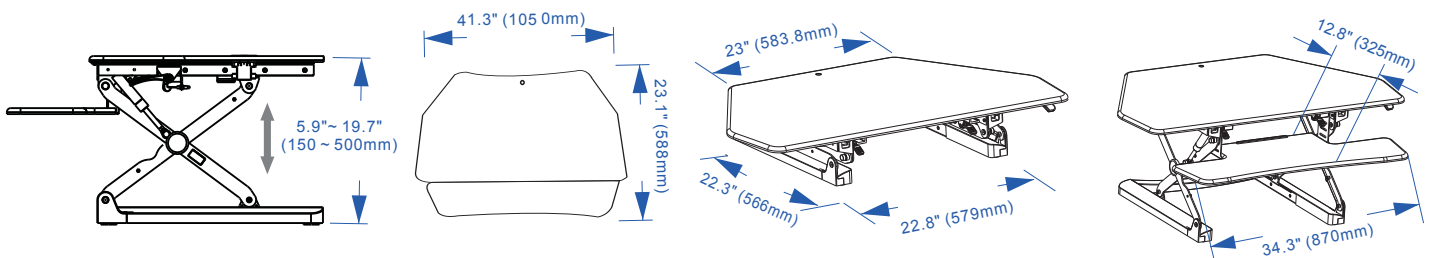

# FLEXISPOT

Item No. M4B  
Color: Black  
Weight capacity: 35 lbs

## Dimensions

## Applied desks

Standard desk

L-shaped desk

## Fits most people's height